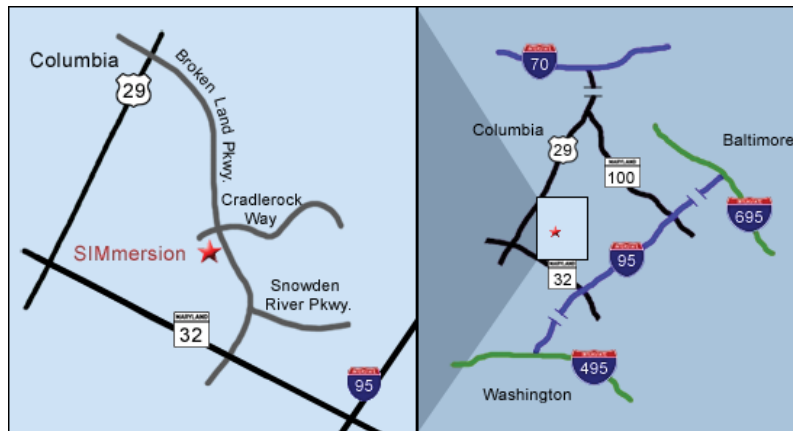

SIMmersion LLC

Immersive Simulations

From Washington D.C.

From Interstate 495, take Interstate 95 North. Continue up 95 North until Exit 38B (32 West toward Columbia) and drive for 1.5 miles. At Exit 14 (Broken Land Parkway north), merge onto Broken Land and get in the right lane. Take the first left after the first light into the Lakeview parking lot. Our building has a large atrium. Upon entering the parking lot, you should see a Lakeview sign. SIMmersion LLC™ is on the 2nd floor of the building marked 9861.

From Baltimore (I-70)

From Interstate 695 take Interstate 70 (toward Frederick). From Interstate 70 take Route 29 South. Take Route 29 South for 7.3 miles until Exit 18 (Broken Land Parkway). Stay right while taking the exit and head down Broken Land Parkway for 1.6 miles. Take the first right after the second Cradlerock Way light. You should see a Lakeview sign while entering the parking lot. SIMmersion LLC™ is on the 2nd floor of the building marked 9861.

From Baltimore (I-95)

Take Interstate 95 South until Exit 38B (32 West toward Columbia). Take the exit and drive down 32 West for 1.5 miles. At Exit 14 (Broken Land Parkway), merge onto Broken Land and get in the left lane. Take the first left after the first light into the Lakeview parking lot. Our building has a large atrium. Upon entering the parking lot, you should see a Lakeview sign. SIMmersion LLC™ is on the 2nd floor of the building marked 9861.